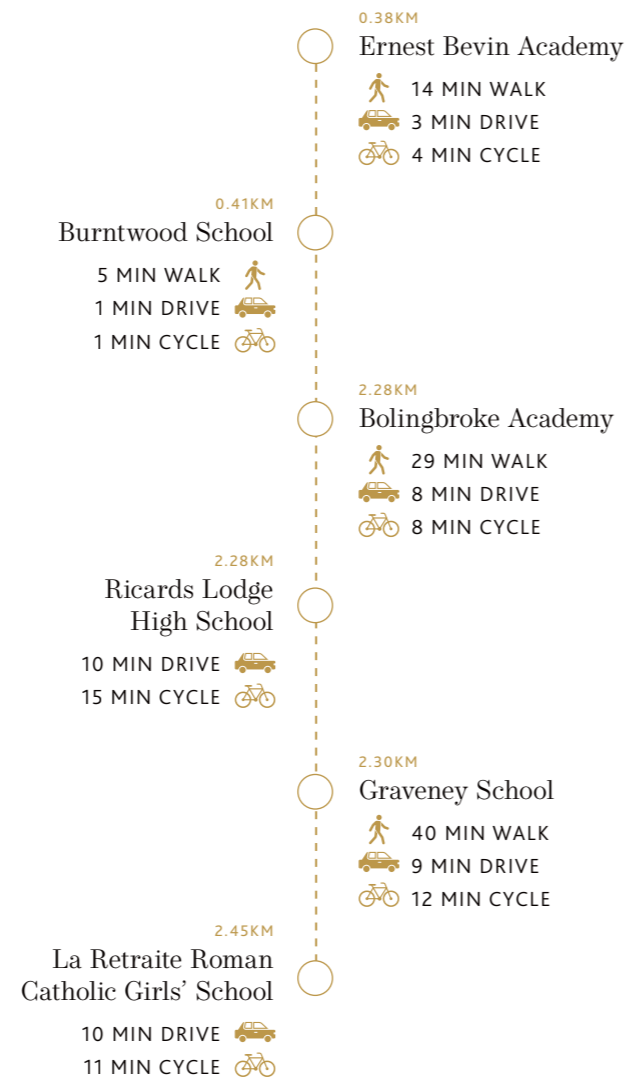

SECONDARY

SCHOOLS

Ernest Bevin Academy

AGE GROUP: 11 TO 18 YEARS

Known for its exceptional pastoral care, inspiring education, and outstanding enrichment opportunities. With a diverse, engaging curriculum and quality coaching in numerous sports, students enjoy access to excellent facilities.

BEEHCROFT RD, TOOTING,
LONDON SW17 7DF

GENDER: BOYS (MIXED SIXTH FORM)
FEES: ACADEMY
REGISTRATION: END OF OCTOBER
ADMISSION: WANDSWORTH.GOV.UK
OFSTED RATING: N/A

Burntwood School

AGE GROUP: 11 TO 18 YEARS

Their mission, 'the best education today for the women of tomorrow', reflects its commitment to both personal and academic success.

BURNTWOOD LANE, EARLSFIELD,
LONDON SW17 0AQ

GENDER: GIRLS (MIXED SIXTH FORM)
FEES: ACADEMY
REGISTRATION: END OF OCTOBER
ADMISSION: WANDSWORTH.GOV.UK
OFSTED RATING: GOOD

Bolingbroke Academy

AGE GROUP: 11 TO 18 YEARS

Rated 'Outstanding' in all five areas, the academy offers a university and career-focused curriculum with specialisms in mathematics and music.

WAKEHURST ROAD, BATTERSEA,
LONDON SW11 6BF

GENDER: MIXED SIXTH FORM
FEES: FREE SCHOOL
REGISTRATION: END OF OCTOBER
ADMISSION: WANDSWORTH.GOV.UK
OFSTED RATING: OUTSTANDING

Ricards Lodge High School

AGE GROUP: 11 TO 19 YEARS

Offering a broad and balanced, stimulating and forward-looking education together with a wide variety of extra-curricular activities.

LAKE RD,
LONDON SW19 7HB

GENDER: GIRLS
FEES: COMMUNITY SCHOOL
REGISTRATION AND ADMISSION: MERTON.GOV.UK
OFSTED RATING: OUTSTANDING

Graveney School

AGE GROUP: 11 TO 18 YEARS

With roots in the 17th century, Graveney occupies a distinctive, award-winning campus with a university-like atmosphere, supported by skilled staff and a diverse, harmonious student body.

WELHAM RD,
LONDON SW17 9BU

GENDER: MIXED SIXTH FORM
FEES: ACADEMY
REGISTRATION: END OF OCTOBER
ADMISSION: WANDSWORTH.GOV.UK
OFSTED RATING: OUTSTANDING

La Retraite Roman Catholic Girls' School

AGE GROUP: 11 TO 18 YEARS

Underpinned by its long history of academic excellence and strong values. Students are encouraged to be aspirational and bold, empowered by their teachers to excel and flourish in all that they do.

ATKINS RD,
LONDON SW12 0AB

GENDER: GIRLS
FEES: VOLUNTARY AIDED SCHOOL
REGISTRATION: OCTOBER
ADMISSION: LAMBETH.GOV.UK
OFSTED RATING: OUTSTANDING