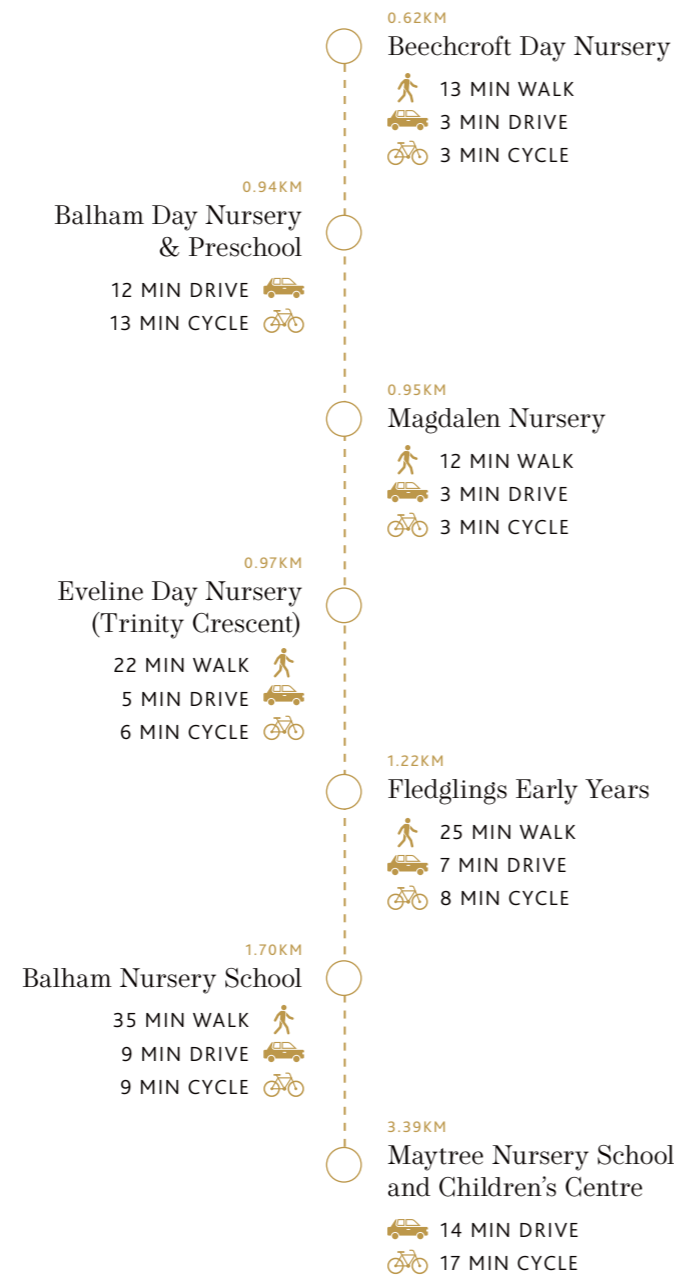

Emanuel School
34 MIN WALK | 6 MIN DRIVE | 9 MIN CYCLE

Parkgate House School
12 MIN DRIVE | 15 MIN CYCLE

Thomas's Battersea
16 MIN DRIVE | 16 MIN CYCLE

King's College School
16 MIN DRIVE | 23 MIN CYCLE

Universities

Royal College of Music
34 MIN DRIVE | 33 MIN CYCLE
62 MIN PUBLIC TRANSPORT

Royal College of Art
34 MIN DRIVE | 34 MIN CYCLE
68 MIN PUBLIC TRANSPORT

King's College London
45 MIN DRIVE | 37 MIN CYCLE
49 MIN PUBLIC TRANSPORT

London School of Economics
& Political Science
40 MIN DRIVE | 36 MIN CYCLE
50 MIN PUBLIC TRANSPORT

University College London
45 MIN DRIVE | 43 MIN CYCLE
47 MIN PUBLIC TRANSPORT

NURSERIES

AND EARLY YEARS

Beechcroft Day Nursery

GENDER: MIXED

FEES, REGISTRATION AND ADMISSION:
BEECHCROFTDAYNURSERY.CO.UK

OFSTED RATING: GOOD

Balham Day Nursery and Preschool

AGE GROUP: 3 MONTHS TO 5 YEARS

Conveniently located near Balham and Streatham Hill train stations and recently refurbished, the nursery and preschool in Balham provides a welcoming environment with fun and engaging learning opportunities for children aged 3 months to 5 years.