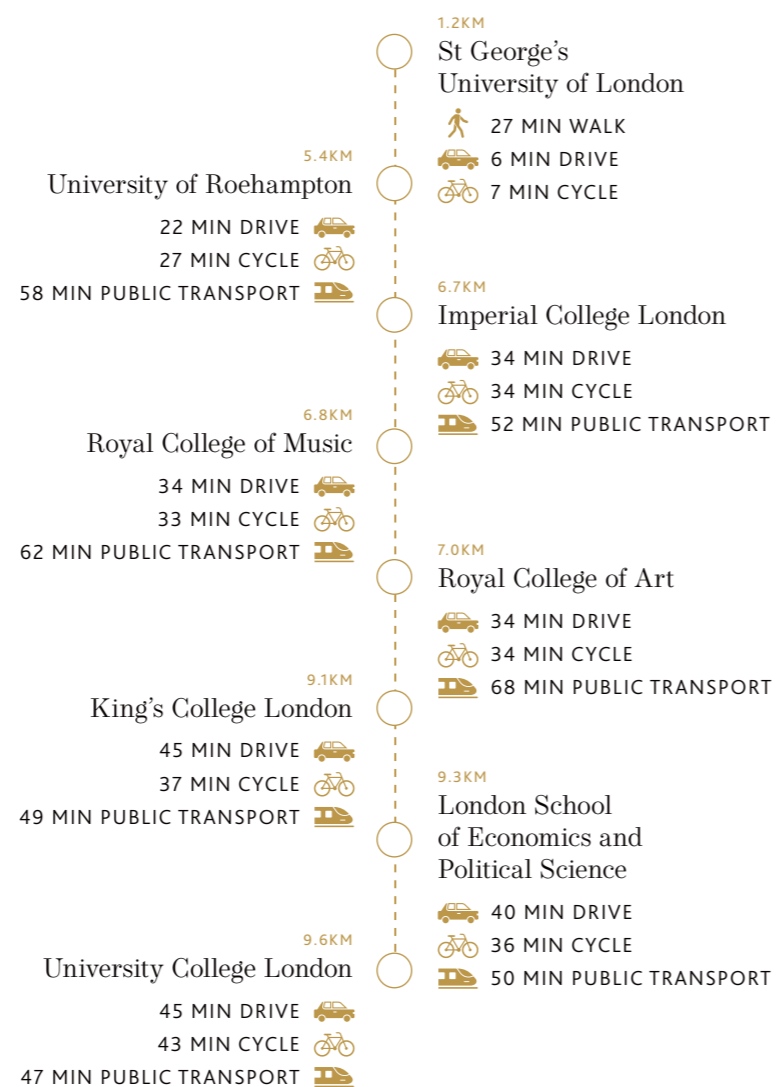

UNIVERSITIES

Public transport includes bus, train or a combination of both and walking.

St George's, University of London

AGE GROUP: 18+ YEARS

One of London's largest health workforce providers and higher education destinations, offering a professional environment from day one. Ranked 8th nationally for research impact (REF 2021).

ST GEORGE'S HOSPITAL, CRANMER TERRACE, LONDON SW17 0RE

FEES: £9,250 PER ACADEMIC YEAR
REGISTRATION: SGUL.AC.UK
ADMISSION: UCAS.COM

University of Roehampton

AGE GROUP: 18+ YEARS

Ranked in the top 15% globally (Times Higher Education Young University Rankings 2024) and 8th in England for undergraduate satisfaction (National Student Survey 2024).

GROVE HOUSE, ROEHAMPTON LANE, LONDON SW15 5PJ

FEES: £9,250 PER ACADEMIC YEAR
REGISTRATION: ROEHAMPTON.AC.UK
ADMISSION: UCAS.COM

Imperial College London

AGE GROUP: 18+ YEARS

2025 University of the Year for graduate employment by The Times and ranked second in the world (QS World University Rankings 2025).

EXHIBITION RD, SOUTH KENSINGTON, LONDON SW7 2AZ

FEES: £9,250 PER ACADEMIC YEAR
REGISTRATION: IMPERIAL.AC.UK
ADMISSION: UCAS.COM

Royal College of Music

AGE GROUP: 18+ YEARS

Home to the world's best musicians for over 140 years and is the global number one for music and performing arts according to the QS World University Rankings for 2022-2024.

PRINCE CONSORT RD, SOUTH KENSINGTON, LONDON SW7 2BS

FEES: £9,535 PER ACADEMIC YEAR
REGISTRATION: RCM.AC.UK
ADMISSION: UCAS.COM

Royal College of Art

AGE GROUP: POSTGRADUATE PROGRAMMES ONLY

The world's most influential postgraduate institution for art and design. Ranked the world's top art and design university for ten consecutive years by the QS World University Subject Rankings.

KENSINGTON GORE, SOUTH KENSINGTON, LONDON SW7 2EU

FEES: SEE WEBSITE FOR DETAILS
REGISTRATION AND ADMISSION: RCA.AC.UK

King's College London

AGE GROUP: 18+ YEARS

Globally recognised for exceptional education and world-leading research, ranking 6th in the UK for research power (REF 2021), 8th in Europe (QS 2025), and 38th globally (THE 2023).

STRAND, LONDON WC2R 2LS

FEES: £9,250 PER ACADEMIC YEAR
REGISTRATION: KCL.AC.UK
ADMISSION: UCAS.COM

London School of Economics and Political Science

AGE GROUP: 18+ YEARS

A world-leading specialist in social sciences, ranked first in London (Complete University Guide 2025) and named University of the Year (Good University Guide 2025).

HOUGHTON, LONDON WC2A 2AE

FEES: £9,250 PER ACADEMIC YEAR
REGISTRATION: LSE.AC.UK
ADMISSION: UCAS.COM

University College London

AGE GROUP: 18+ YEARS

An institution rich with a history of academic excellence. Renowned for its innovative research and global impact. UCL is one of the world's leading multi-faculty universities.

GOWER ST, LONDON WC1E 6BT

FEES: £9,535 PER ACADEMIC YEAR
REGISTRATION: UCL.AC.UK
ADMISSION: UCAS.COM