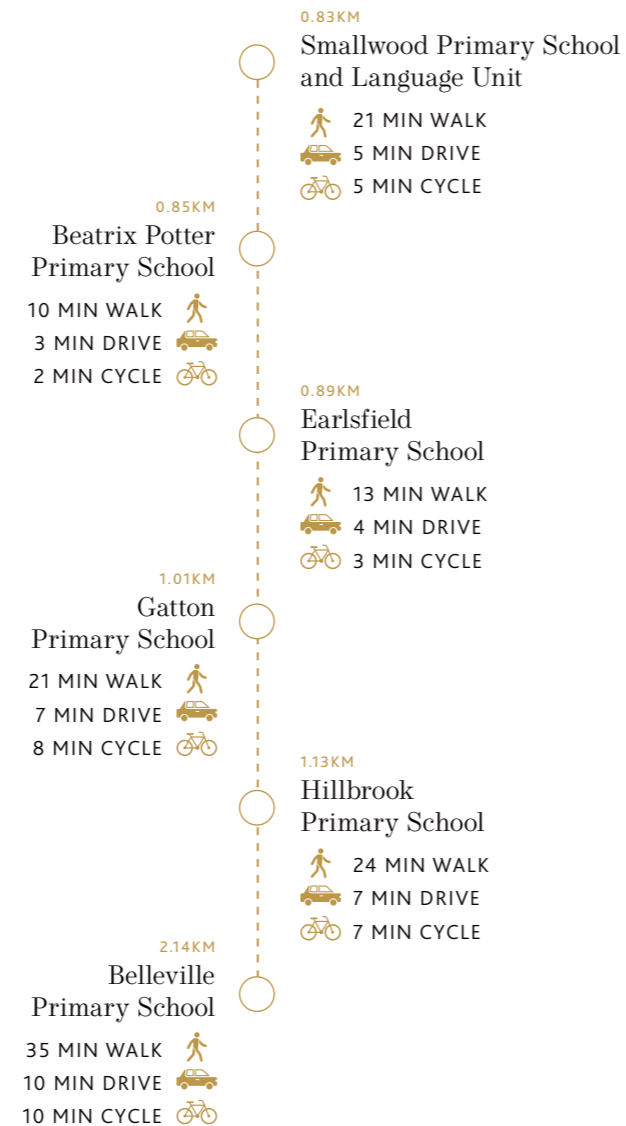

FEES AND REGISTRATION: MAYTREE-NURSERY.LAMBETH.SCH.UK

ADMISSION: LAMBETH.GOV.UK

OFSTED RATING: OUTSTANDING

PRIMARY

SCHOOLS

Smallwood Primary School and Language Unit

AGE GROUP: 3 TO 11 YEARS

A welcoming, vibrant inner-city school dedicated to inclusivity and supporting each child's unique potential. The Language unit is for children with speech and language difficulties and/or social communication difficulties.

SMALLWOOD RD, TOOTING, LONDON SW17 0TW

GENDER: MIXED
FEES: COMMUNITY SCHOOL
REGISTRATION: SMALLWOOD.WANDSWORTH.SCH.UK
ADMISSION: WANDSWORTH.GOV.UK
OFSTED RATING: GOOD

Beatrix Potter Primary School

AGE GROUP: 3 TO 11 YEARS