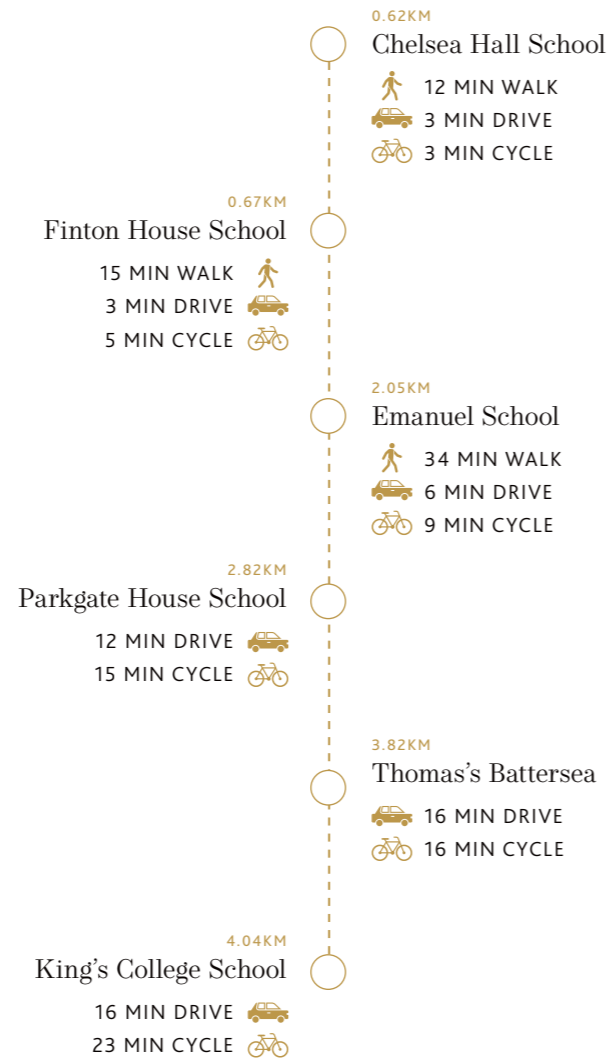

LAKE RD,
LONDON SW19 7HB

GENDER: GIRLS
FEES: COMMUNITY SCHOOL
REGISTRATION AND ADMISSION: MERTON.GOV.UK
OFSTED RATING: OUTSTANDING

Graveney School

AGE GROUP: 11 TO 18 YEARS

With roots in the 17th century, Graveney occupies a distinctive, award-winning campus with a university-like atmosphere, supported by skilled staff and a diverse, harmonious student body.

WELHAM RD,
LONDON SW17 9BU

GENDER: MIXED SIXTH FORM
FEES: ACADEMY
REGISTRATION: END OF OCTOBER
ADMISSION: WANDSWORTH.GOV.UK
OFSTED RATING: OUTSTANDING

La Retraite Roman Catholic Girls' School

AGE GROUP: 11 TO 18 YEARS

GENDER: GIRLS
FEES: VOLUNTARY AIDED SCHOOL
REGISTRATION: OCTOBER
ADMISSION: LAMBETH.GOV.UK
OFSTED RATING: OUTSTANDING

PRIVATE SCHOOLS

Chelsea Hall School

AGE GROUP: 4 TO 11 YEARS

An independent day school for children with mild to moderate, and sometimes multiple, learning needs.