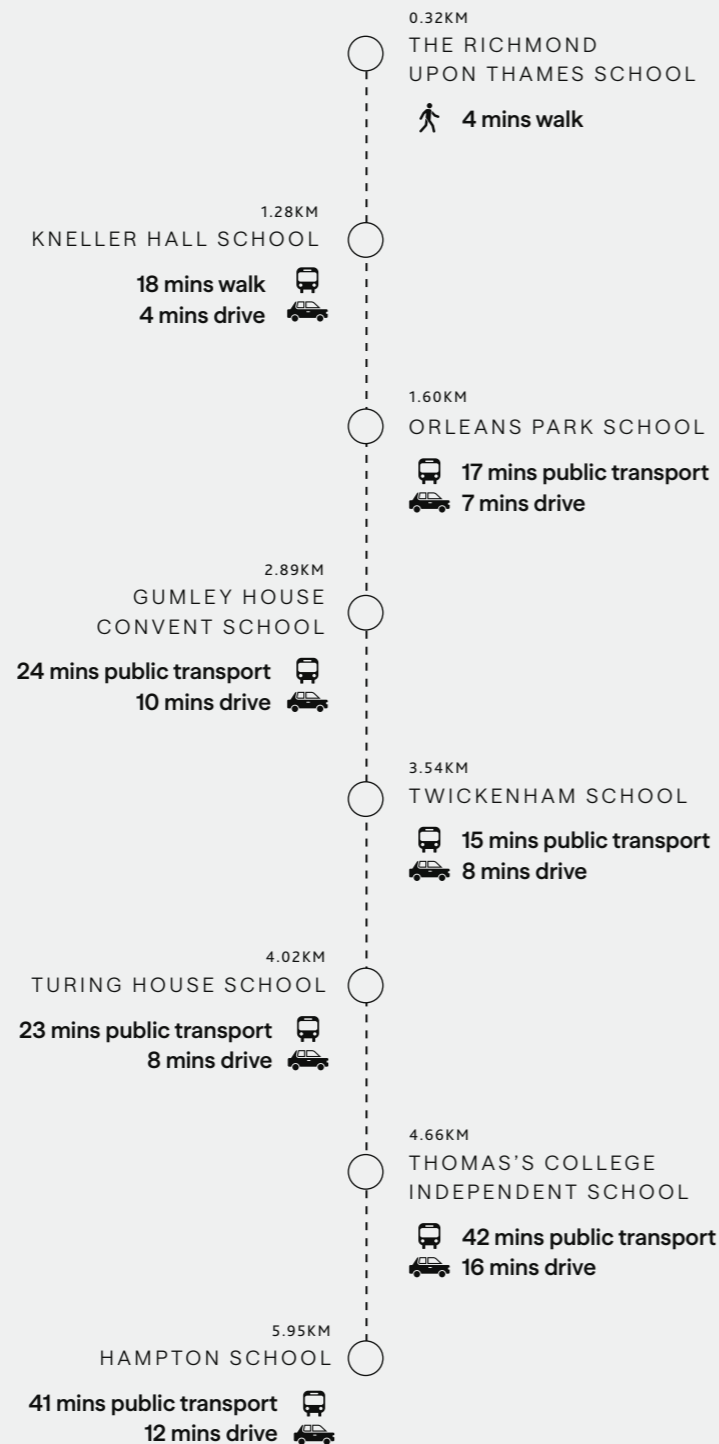

SECONDARY SCHOOLS

Public transport includes bus, train or a combination of both and walking.

THE RICHMOND UPON THAMES SCHOOL

Age group: 11 to 16 years

On a unique purpose-built campus, the school leverages partnerships with Harlequins, Haymarket, and Richmond upon Thames College to offer a rigorous academic curriculum alongside extensive enrichment opportunities.

Egerton Road, Twickenham, Middlesex TW2 7SL

Gender: Mixed

Fees: Academy

Registration: End of October

Admission: richmonduponthamesschool.org.uk

Ofsted Rating: Good

KNELLER HALL SCHOOL

Age group: 11 to 18 years

Opening in its historic new home in September 2027, Kneller Hall School offers a modern education in a traditional setting. Building on the successful foundations of Radnor House School, it provides an innovative curriculum for Senior School and Sixth Form students.

65 Kneller Road, Twickenham, TW2 7DN

Gender: Mixed

Fees: Academy

Registration: End of October

Admission: knellerhallschool.org

Ofsted Rating: No rating yet

ORLEANS PARK SCHOOL

Age group: 11 to 18 years

The school's mission is for every student to be the best they can be, driven by the core values of Responsibility, Resilience, and Respect. Orleans Park provides a rich academic curriculum balanced by an extensive "Beyond the Curriculum" program.

Richmond Road, Twickenham TW1 3BB

Gender: Mixed

Fees: Comprehensive

Registration: End of October

Admission: orleanspark.school

Ofsted Rating: Outstanding

GUMLEY HOUSE CONVENT SCHOOL

Age group: 11 to 18 years

The school is dedicated to nurturing Gumley girls to become confident, compassionate, and high-achieving young women.

St John's Road, Isleworth TW7 6XF

Gender: Girls

Fees: Academy

Registration: End of October

Admission: gumleyhouse.com

Ofsted Rating: Good

TWICKENHAM SCHOOL

Age group: 11 to 16 years

Twickenham School is an inclusive, ambitious secondary school where the 'aspire, achieve, enjoy' motto guides student life. It blends traditional values with a modern, high-quality curriculum designed to challenge every learner.

Percy Road, Twickenham, TW2 6JW

Gender: Mixed

Fees: Academy

Registration: End of October

Admission: twickenhamschool.org.uk

Ofsted Rating: Good

TURING HOUSE SCHOOL

Age group: 11 to 19 years

Established in 2015, the school offers a nurturing environment where students are encouraged to be responsible, resilient, and collaborative. The curriculum is designed to challenge and inspire, providing a strong academic foundation.

Hospital Bridge Road, Twickenham TW2 6LH

Gender: Mixed

Fees: Academy

Registration: End of October

Admission: turinghouseschool.org.uk

Ofsted Rating: Outstanding

THOMAS'S COLLEGE INDEPENDENT SCHOOL

Age group: 11 to 18 years

Thomas's College is a brand-new, co-educational day and weekly boarding school for ages 11-18, offering a radically innovative approach to independent education. Located on a stunning 5-acre campus at the top of Richmond Hill.

Queen's Rd, Richmond TW10 6JW