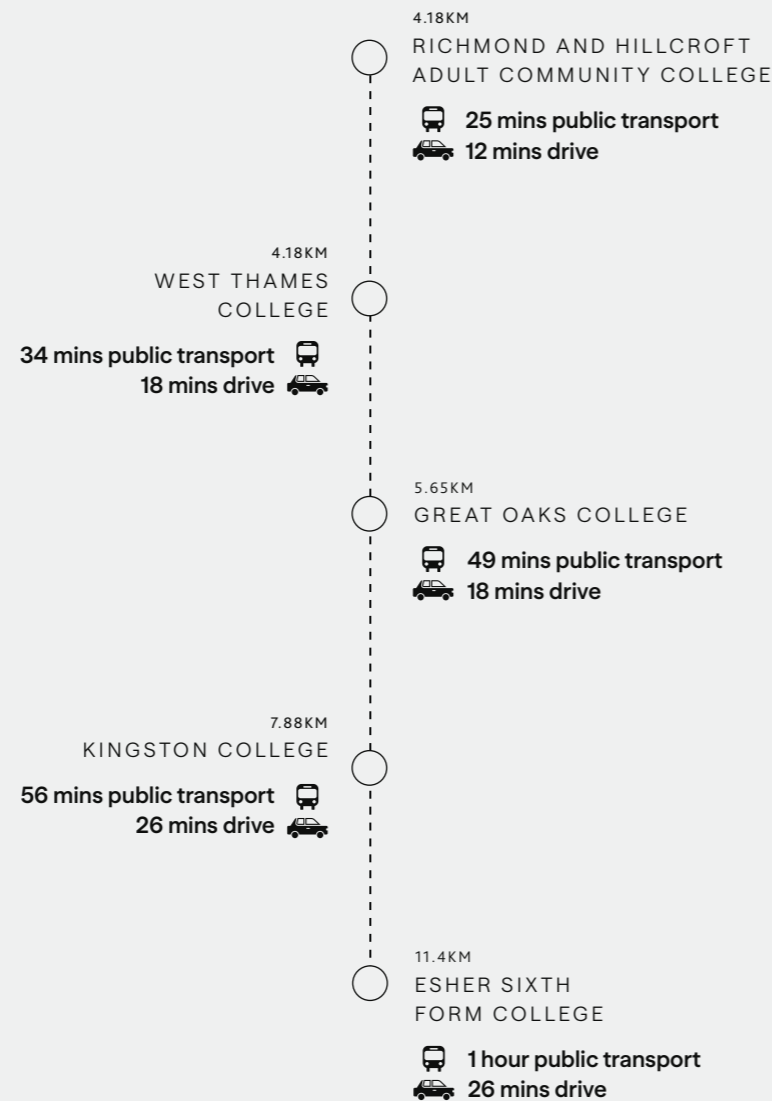

COLLEGES

RICHMOND AND HILLCROFT ADULT COMMUNITY COLLEGE

Age group: 18+

The college offers a remarkably diverse range of courses, from Access to HE and professional qualifications in finance and business to specialised 'Schools' of Art, Drama, Jazz, and Ideas. With a mission to empower adults through learning, RHACC supports career changes, skill development, and personal wellbeing in a supportive, flexible environment.

Parkshot, Richmond TW9 2RE

Gender: Mixed
Fees: Community school
Registration and Admission: rhacc.ac.uk
Ofsted Rating: Good

WEST THAMES COLLEGE

Age group: 16+

A leading further and higher education provider dedicated to helping students 'go further' and achieve their career aspirations. It is particularly noted for its award-winning Hair and Beauty department and its innovative Logistics Hub.

West Thames College, London Rd, Isleworth TW7 4HS

Gender: Mixed
Fees: Community school
Registration and Admission: west-thames.ac.uk
Ofsted Rating: Good

GREAT OAKS COLLEGE

Age group: 19 to 25 years

A specialist further education provider for young adults with learning difficulties. The college's mission is to prepare students for active, adult lives by increasing their independence and communication skills through highly individualised programmes.

The Triangle, Whitton Road, Hounslow TW3 2DA

Gender: Mixed
Fees: Community school
Registration and Admission: greatoakscollege.com
Ofsted Rating: Outstanding

KINGSTON COLLEGE

Age group: 16+

A vibrant further and higher education hub located in the heart of Kingston-upon-Thames. It provides a stimulating and friendly environment for students across a massive range of disciplines.

Kingston Hall Rd, Kingston upon Thames KT1 2AQ

Gender: Mixed
Fees: Community school
Registration and Admission: stcg.ac.uk/kingston-college
Ofsted Rating: Good

ESHER SIXTH FORM COLLEGE

Age group: 16 to 19 years

Educating students from over 100 different schools, it offers a broad range of over 40 A-level and vocational courses. The college is dedicated to preparing students for the future, whether through record-breaking Oxbridge success or a wide-reaching enrichment programme that includes everything from scuba diving to student politics.

Weston Green Road, Thames Ditton, Surrey KT7 0JB

Gender: Mixed
Fees: Community school
Registration and Admission: esher.ac.uk
Ofsted Rating: Outstanding