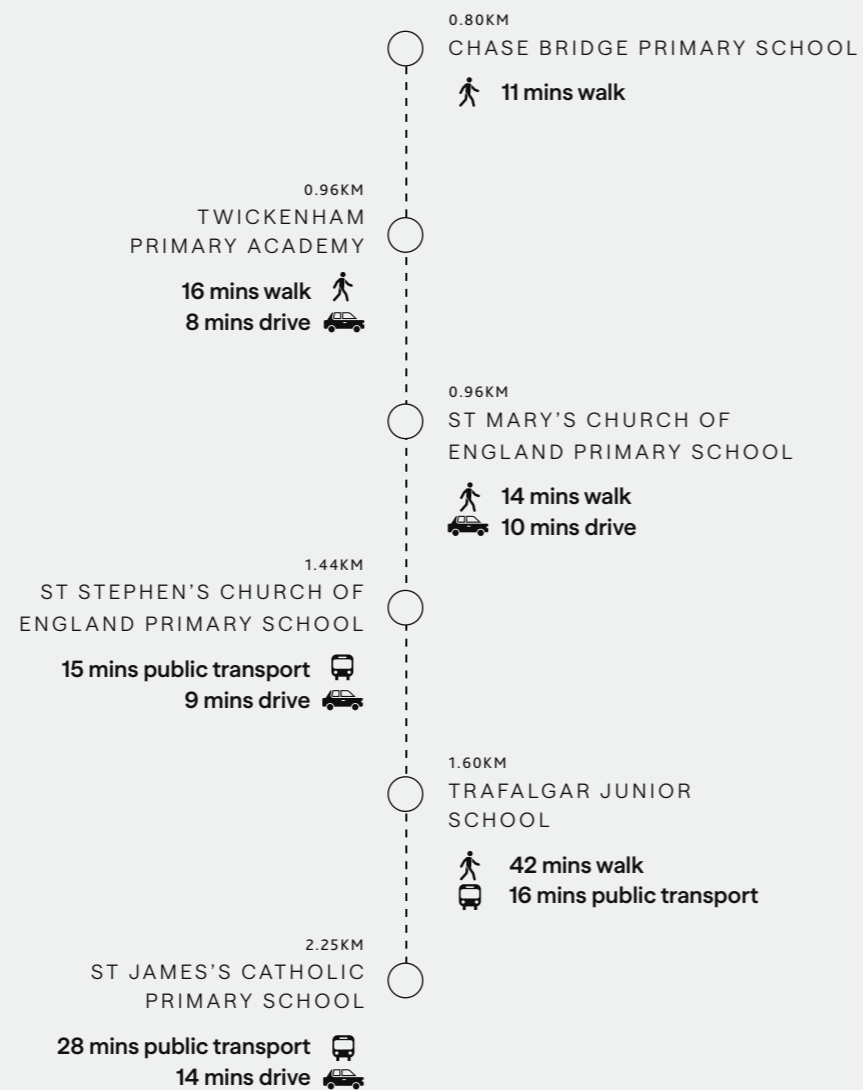

PRIMARY SCHOOLS

Public transport includes bus, train or a combination of both and walking.

CHASE BRIDGE PRIMARY SCHOOL

Age group: 4 to 11 years

Renowned for its spacious site and modern facilities and extensive fields for sports. With particular strengths in PE, music, and the arts, Chase Bridge fosters a 'practice makes progress' mindset, building resilience and teamwork in every pupil.

Kneller Rd, Twickenham TW2 7DE

Gender: Mixed

Fees: Community school

Registration and Admission:

chasebridge.richmond.sch.uk

Ofsted Rating: Outstanding

TWICKENHAM PRIMARY ACADEMY

Age group: 4 to 11 years

As part of the Omnia Learning Trust, the school follows a broad curriculum designed to foster curiosity and resilience, supported by extensive school trips and a wide range of extracurricular clubs.

57 Colne Rd, Twickenham TW2 6QF

Gender: Mixed

Fees: Two-form entry academy

Registration and Admission:

twickenhamprimaryacademy.org.uk

Ofsted Rating: Outstanding

ST MARY'S CHURCH OF ENGLAND PRIMARY SCHOOL

Age group: 4 to 11 years

A school that combines a rich heritage with a modern, inclusive Christian ethos. The school is organised across three specialised campuses, ensuring each age group learns in a safe, tailored environment.

Strafford Road, Twickenham TW1 3AD & Richmond Road, Twickenham TW1 3BA

Gender: Mixed

Fees: Community school

Registration and Admission:

st-marys.richmond.sch.uk

Ofsted Rating: Outstanding

ST STEPHEN'S CHURCH OF ENGLAND PRIMARY SCHOOL

Age group: 4 to 11 years

A nurturing school dedicated to "building each other up in love and learning". The school emphasises a strong partnership between staff, parents, and the wider community to ensure every child reaches their full potential in a stimulating and secure environment.

Winchester Road, Twickenham TW1 1LF

Gender: Mixed

Fees: Community school

Registration and Admission:

st-stephens.richmond.sch.uk

Ofsted Rating: Outstanding

TRAFALGAR JUNIOR SCHOOL

Age group: 4 to 11 years

Providing a supportive and stimulating environment for pupils, focusing on building confidence and a lifelong love of learning. The curriculum is enriched by a wide variety of trips, visits, and hands-on experiences, ensuring that education extends well beyond the classroom.

Elmsleigh Rd, Twickenham TW2 5EG

Gender: Mixed

Fees: Community school

Registration and Admission:

trafalgarfederation.org.uk

Ofsted Rating: Good

ST JAMES'S CATHOLIC PRIMARY SCHOOL

Age group: 4 to 11 years

The school is committed to 'putting out into the deep', encouraging pupils to excel academically while developing strong moral values. St James's offers a wealth of extracurricular clubs and specialised support through the George Tancred Centre.

260 Stanley Rd, Twickenham TW2 5NP

Gender: Mixed

Fees: Community school

Registration and Admission:

st-james.richmond.sch.uk

Ofsted Rating: Outstanding