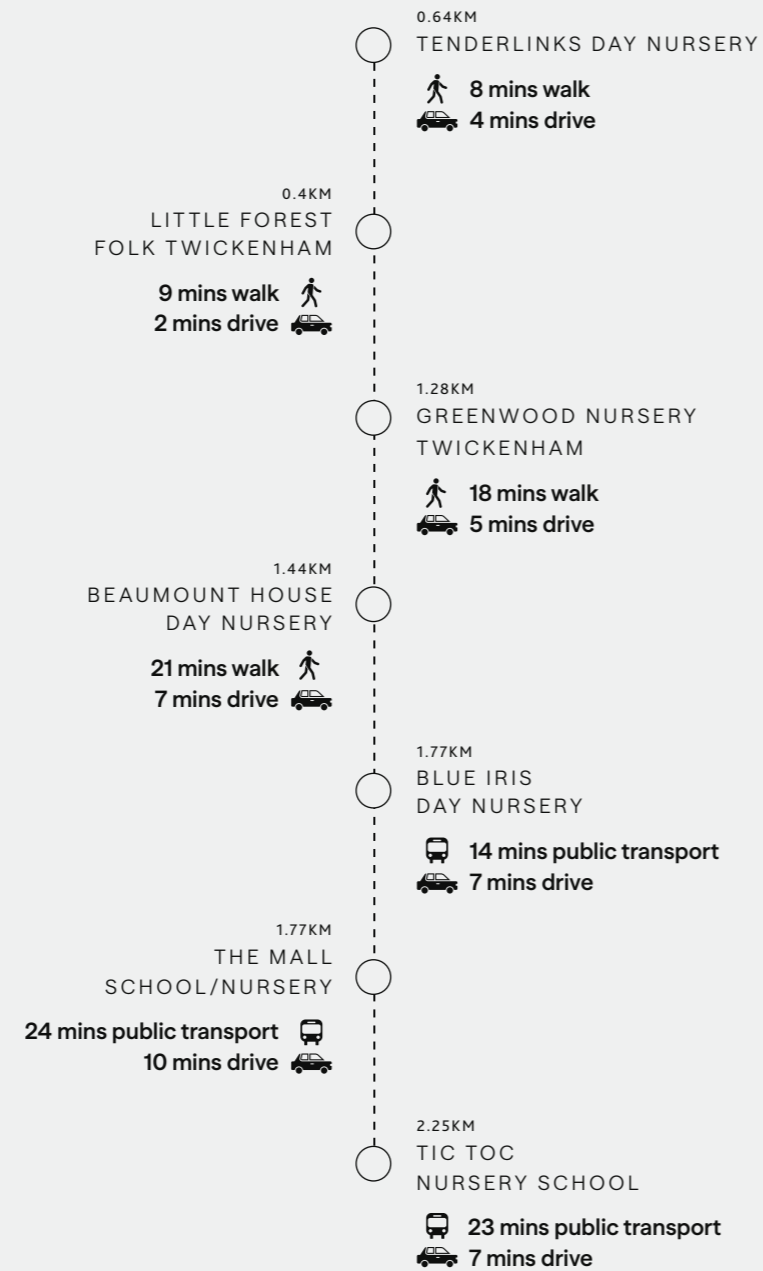

West Thames College
34 mins public transport | 18 mins drive

Great Oaks College
34 mins public transport | 18 mins drive

Kingston College
40 mins public transport | 26 mins drive

Esher Sixth Form College
1 hour public transport | 26 mins drive

NURSERIES AND EARLY YEARS

Public transport includes bus, train or a combination of both and walking.

TENDERLINKS DAY NURSERY

Age group: 3 months to 5 years

With a dedicated team led by a manager with over 30 years of educational experience, Tenderlinks is committed to providing a stimulating start to your child's learning journey.