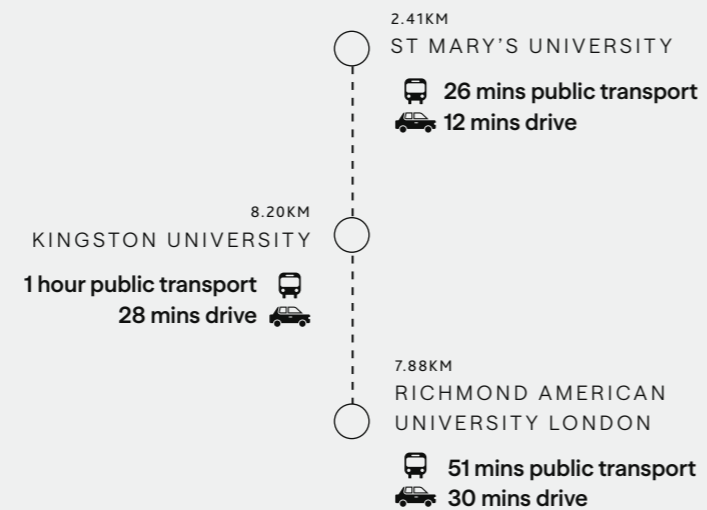

ST MARY'S UNIVERSITY

Age group: 16+

A historic and inclusive campus university with a strong Catholic heritage, widely recognised for its excellence in teaching and student experience. The university offers a supportive environment where students are celebrated for who they are.

**Waldegrave Rd,
Twickenham TW1 4SX**

Gender: Mixed
Fees: Standard university tuition
Registration and Admission:
stmarys.ac.uk

KINGSTON UNIVERSITY

Age group: 16+

Tucked away on Grove Crescent, this historic building serves as a specialised academic and administrative space. It is characterised by its traditional architecture, offering a quieter, more focused environment just steps away from the university's award-winning, high-energy Town House building.

**Holmwood House, Grove Crescent,
Kingston upon Thames KT1 2EE**

Gender: Mixed
Fees: Standard university tuition
Registration and Admission:
kingston.ac.uk

RICHMOND AMERICAN UNIVERSITY LONDON

Age group: 18+

Richmond American University London is the UK's pioneering liberal arts university and the only institution in the country to award both a UK and US accredited degree upon graduation.

**Building 12, 566 Chiswick Park,
Chiswick High Rd, Chiswick,
London W4 5AN**

Gender: Mixed
Fees, Registration and Admission:
richmond.ac.uk